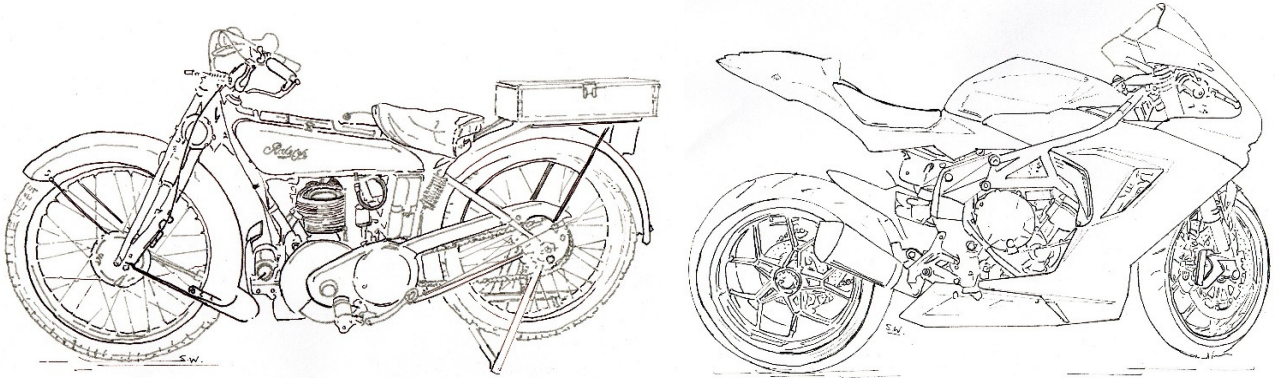

Leominster Classic Motor Cycle Club
where all bikes are classic

MOTORCYCLE SHOW

Ancient to Modern

**VETERAN, VINTAGE, CLASSIC, MODERN, BRITISH, JAPANESE,
AMERICAN, EUROPEAN, SIDECARS, SCOOTERS,
CUSTOM, OFF-ROAD, RACE, & TRIKES.**

Withington Village Hall

Hereford HR1 3PP

Sunday 6th May 2018 10:30am – 3:00pm

ENTRANCE FREE - All welcome

Car parking available

**All proceeds in aid of
St Michael's Hospice.**

**Raffle, Tea, Coffee, Chocolate,
Cakes, Hot Dogs and Burgers**